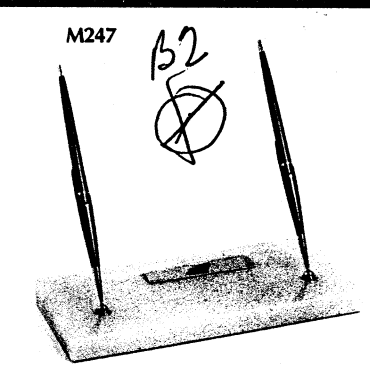

Parker Desk Sets

new ideas in desk sets for home and office

G257 Green onyx, 6 1/4" x 13 3/4". With \$5 pen and ball pen, nameplate..... \$90.00
With 006A clock add..... \$25.00

3DH

G247

J247

M247

J257